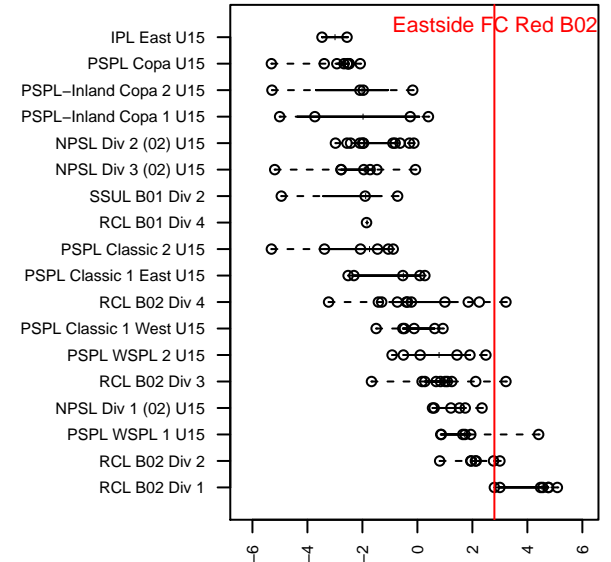

**attack and defense rating
relative to others at age
and all opponents in last 13 months**