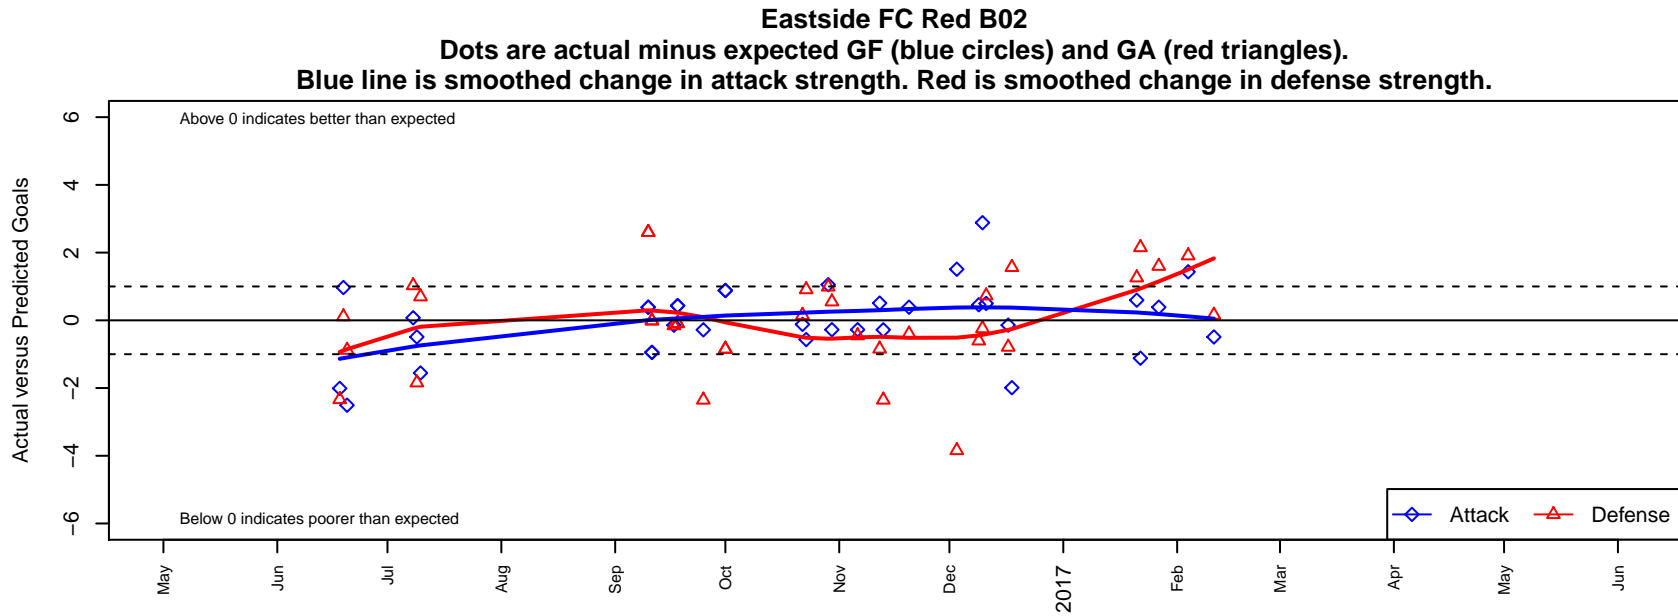

**attack and defense variance (black dot)
relative to other teams
and top 10 in region**

**attack and defense rating
relative to others at age
and all opponents in last 13 months**

Eastside FC Red B02

Eastside FC
Preston, WA
B02 total strength=1571
attack=20.71 defense=10.11
fall league = RCL B02 Div 1

alt names used:
Eastside FC B02 Red A
EASTSIDE FC B02 RED (WA)
Eastside FC B02 Red A
Eastside FC 02 Red
Eastside FC B02 Red A

Venues played:
2016 US Club Regionals 2002
2016 Nike Crossfire Challenge Super Group U'
2016 FWRL B02
2016 RCL B02 Div 1
2016 WYS Championship B02