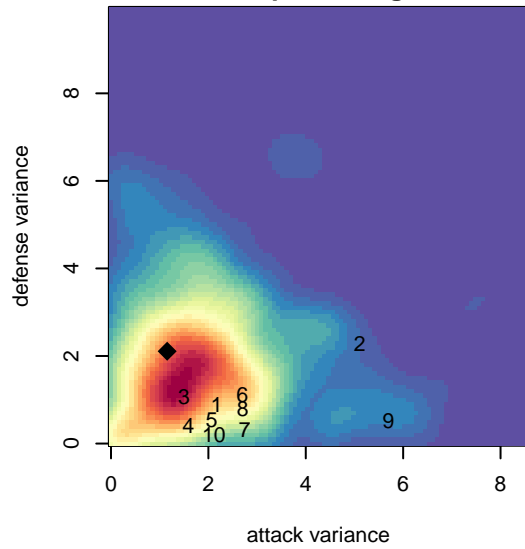

**attack and defense variance (black dot)
relative to other teams
and top 10 in region**