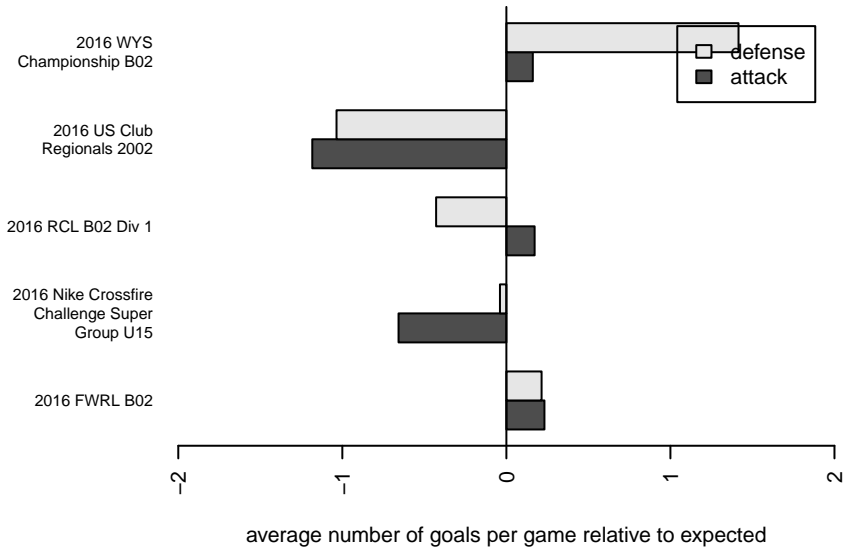

Performance relative to 13 month average