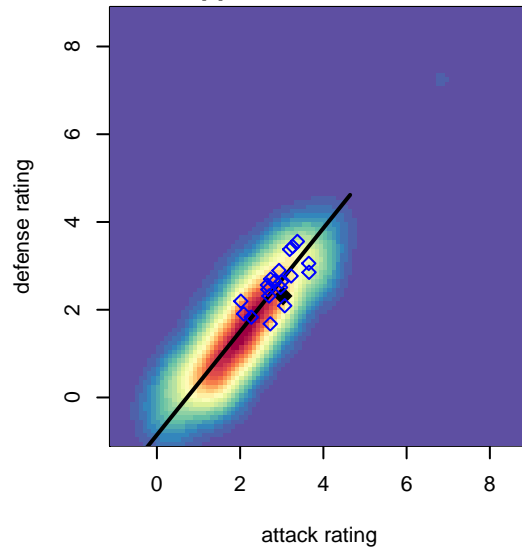

**attack and defense rating
relative to others at age
and all opponents in last 13 months**